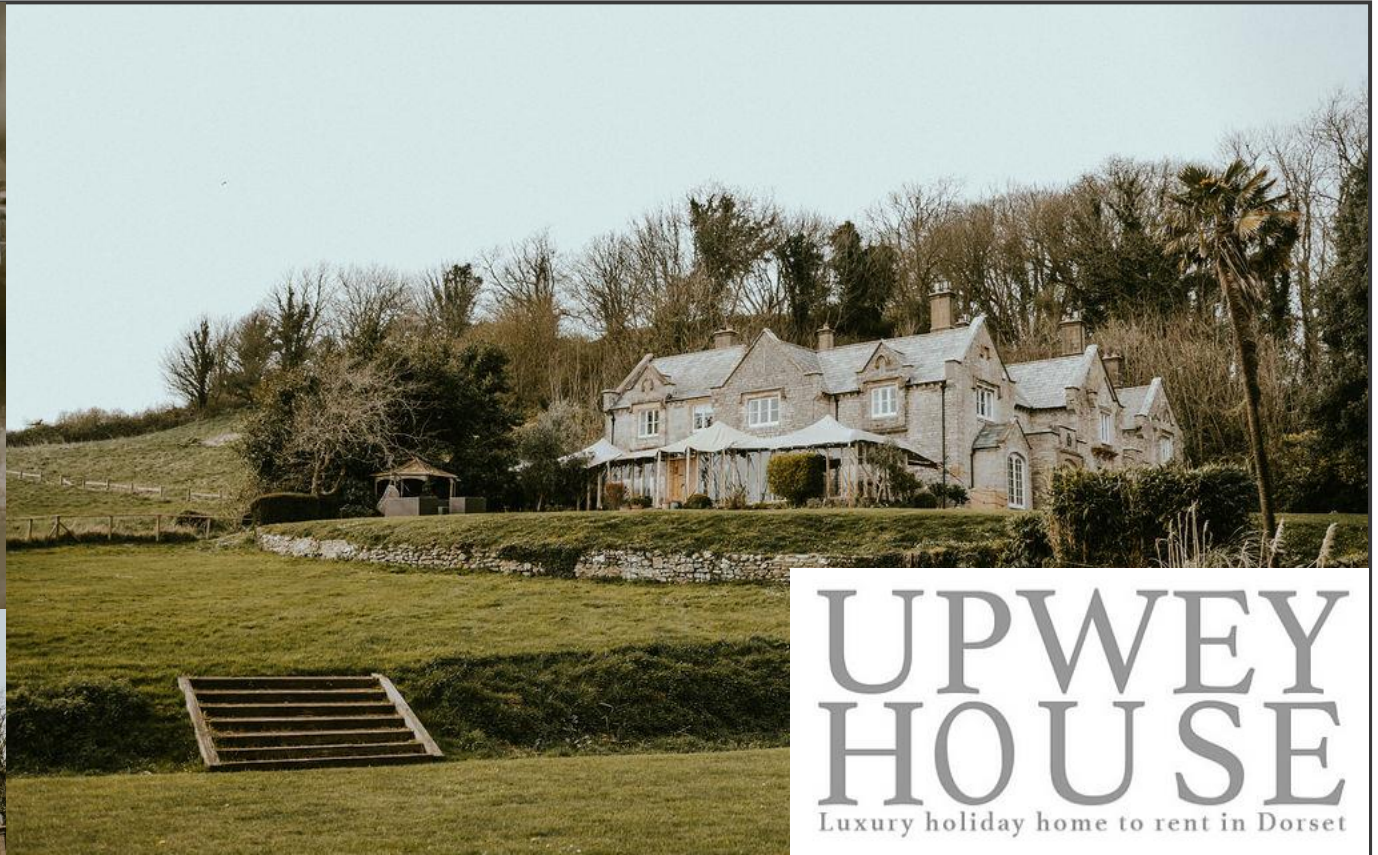

Stretch Tent On The Terrace

**UPWEY
HOUSE**
Luxury holiday home to rent in Dorset

**UPWEY
HOUSE**
Luxury holiday home to rent in Dorset

Upwey House is set in 23 acres and when you are holding a more intimate celebration of around 60 guests it makes sense to use our wonderful south facing terrace. You will benefit from the wonderful views towards the coast whilst having the house and its facilities close at hand. Our outdoor kitchen doubles up beautifully as a bar area for drinks and/or serving station for food.

Layout Example 1

62 Guests

**UPWEY
HOUSE**
Luxury holiday home to rent in Dorset

Layout Example 2

70 Guests

**UPWEY
HOUSE**
Luxury holiday home to rent in Dorset

Limewash Chair

Lime Oak Chair