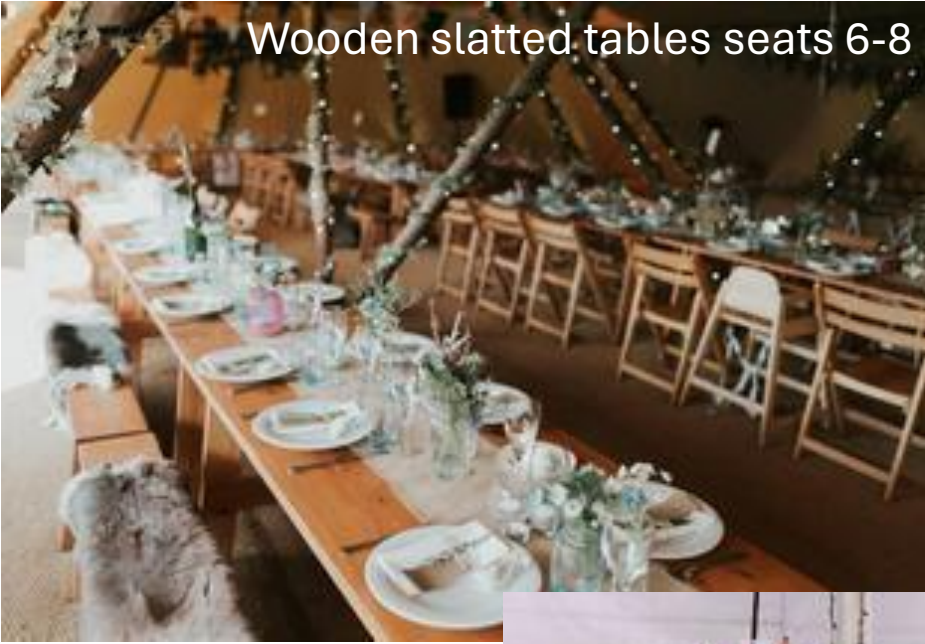

Layout Example 1

62 Guests

**UPWEY
HOUSE**
Luxury holiday home to rent in Dorset

Layout Example 2

70 Guests

**UPWEY
HOUSE**
Luxury holiday home to rent in Dorset

Limewash Chair

Lime Oak Chair

Natural wood fold up chair

Chairs

UPWEY
HOUSE
Luxury holiday home to rent in Dorset

Wooden slatted tables seats 6-8

Round tables seats 8-10

Wooden table with white legs seats 6-8

Tables

UPWEY
HOUSE
Luxury holiday home to rent in Dorset